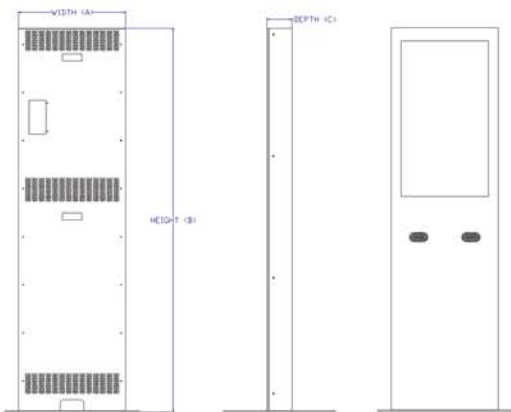

### SPECIFICATIONS & MECHANICAL DRAWING

OVERALL DIMENSIONS			
	PDS32	PDS42	PDS46
<b>A</b> Width	20"	23"	25"
<b>B</b> Height	67"	72"	74"
<b>C</b> Depth	4"	4"	4"
Plate	30"x30"	30"x30"	30"x30"

SPECS	LCD PANEL		
	PDS32	PDS42	PDS46
Display Size	32" LCD	42" LCD	46" LCD
Resolution	1366 x 768	1920 x 1080	1920 x 1080
Viewing Angle	H: 178°, V: 178°	H: 176°, V: 176°	H: 176°, V: 176°
Contrast Ratio	1000:1	1200:1	1000:1
Brightness	500 cd/m2	500 cd/m2	500 cd/m2
Response Time	8 ms	8 ms	8 ms
Aspect Ratio	16:9	16:9	16:9
Dimensions	W:20" x H:67" x D:5"	W:23" x H:72" x D:5"	W:25" x H:74" x D:5"
Touch Screen	Optical Touchscreen, 4-6 mm glass, USB Interface, fully HID compliant, Supports OS Windows, Linux, Mac		
Bulb Life	CCFT Back Life estimated to be about 50,000 hours		
Mounting Bezel	Standard black powder coat finish on rugged steel structure		
Warranty	12 Month Limited Warranty. Extended warranty available, contact us for more details		