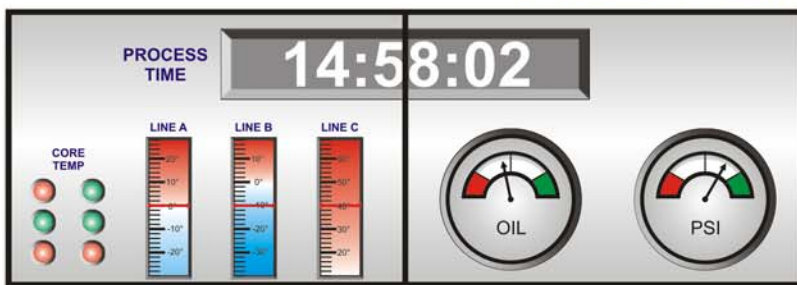

Mechanical Drawing

Self Contained Video System: ALL-IN-ONE!
Just Plug in and Play!

Standard 2x1 Landscape Mode

Customize your matrix up to 254 LCD panels

Standard 2x2 Portrait Mode

All measurements are in inches and pounds, unless noted. Picture and drawings are not to scale.
Estimated weight may change depending on additional options.
Dynics reserves the right to change, modify, upgrade or discontinue to its discretion any part of this datasheet without any prior notice.