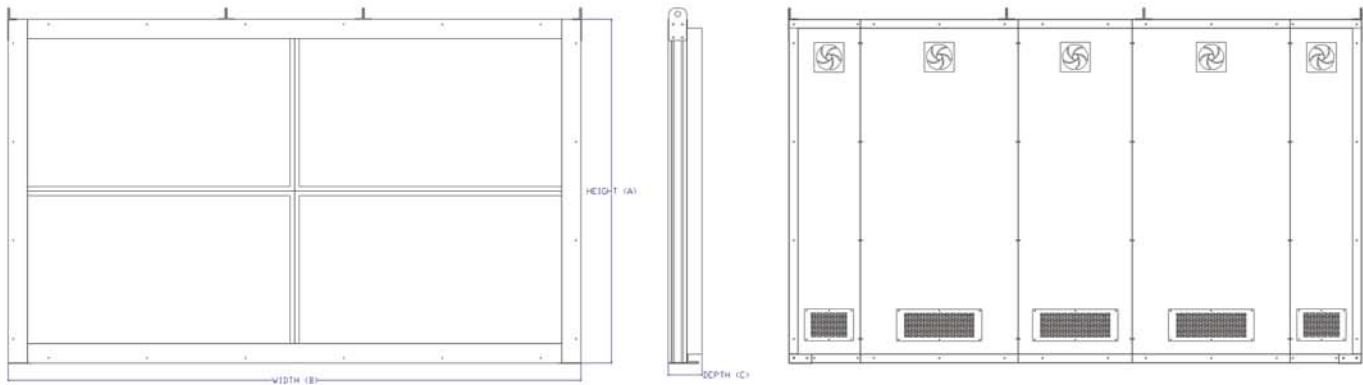

Visit us online at:
www.dynics.com

DYNICS

4330 Varsity Drive, Ann Arbor, MI 48108
Ph. 734.677.6100 • Fax: 734-677-6105

Video Wall

Industrial Video Wall Ultra Thin Bezel

DATASHEET

Dimensions

	DIMENSIONS		
	VW42	VW46	VW52
Height (A)	48.45"	52.45"	59.33"
Width (B)	80.45"	87.58"	98.55"
Depth (C)	5.87"	5.87"	5.87"
Est. Weight	425 lbs	445 lbs	500 lbs

Mechanical Drawing

Self Contained Video System: ALL-IN-ONE!
Just Plug in and Play!

Standard 2x1 Landscape Mode

Customize your matrix up to 254 LCD panels

Standard 2x2 Portrait Mode

All measurements are in inches and pounds, unless noted. Picture and drawings are not to scale.
Estimated weight may change depending on additional options.
Dynics reserves the right to change, modify, upgrade or discontinue to its discretion any part of this datasheet without any prior notice.